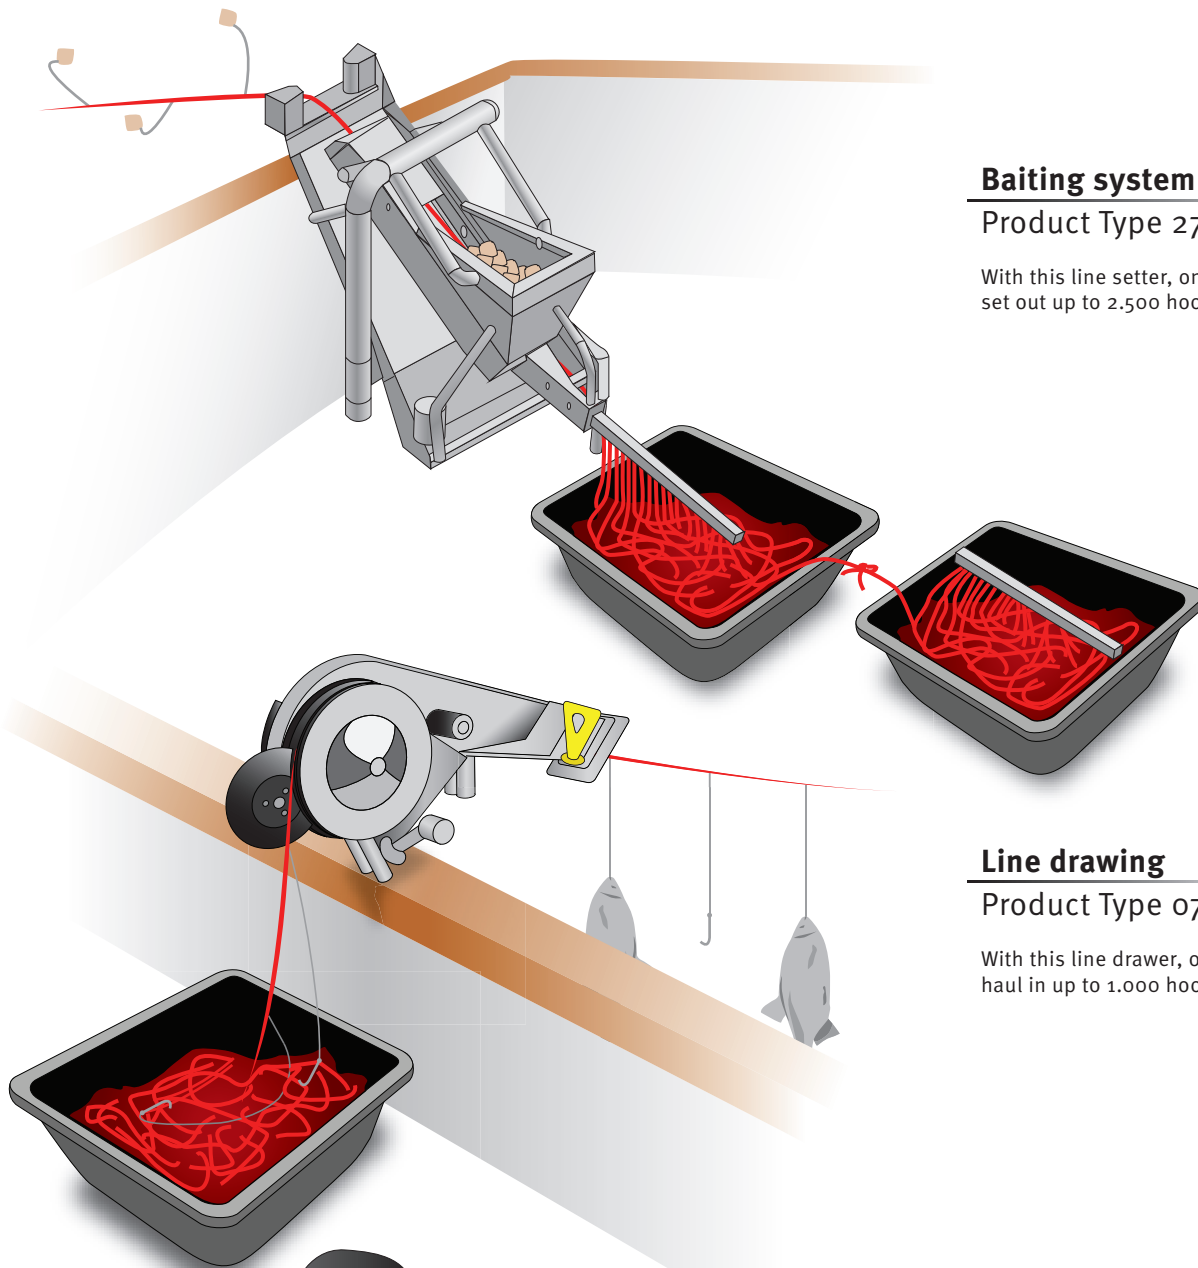

Baiting & Hydraulic (electric) Line Drawing

Baiting system

Product Type 27-04

With this line setter, one man can set out up to 2.500 hooks per hour.

Line drawing

Product Type 07-14

With this line drawer, one man can haul in up to 1.000 hooks per hour.

Line preparer

Size: 50 x 5,5 cm

With this line preparer, one man can prepare up to 300 hooks per hour.