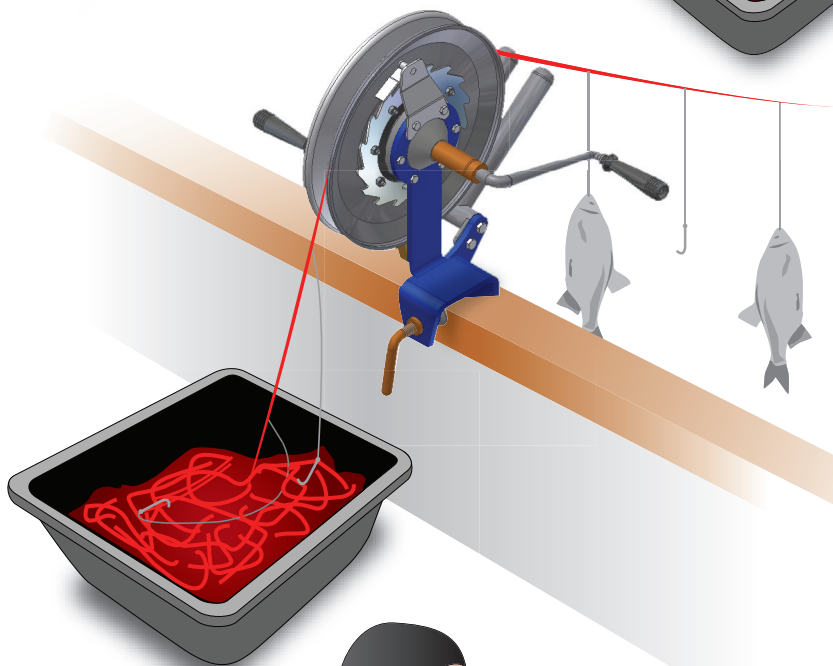

# Baiting & Hand-driven Line Drawing

## **Baiting system**

Product Type 27-04

With this line setter, one man can set out up to 2.500 hooks per hour.

## **Hand-driven line drawing**

Product Type 27-16

## **Line preparer**

Size: 50 x 5,5 cm

With this line preparer, one man can prepare up to 300 hooks per hour.