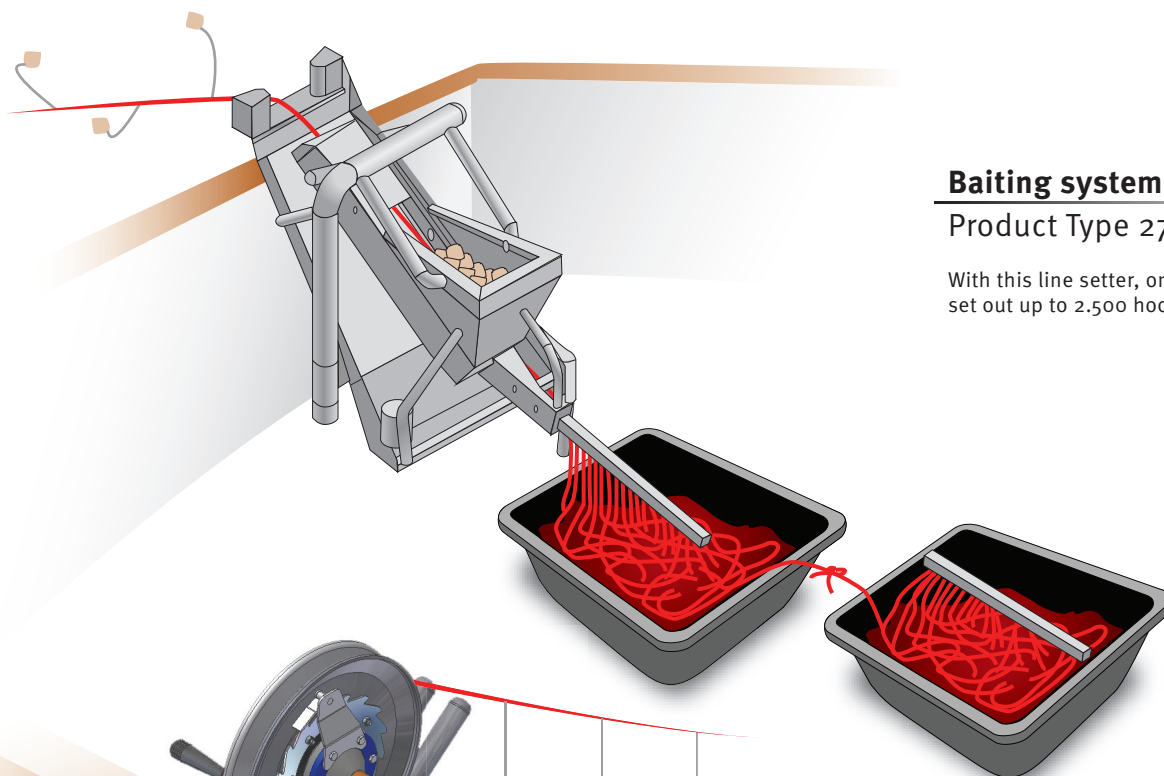

# Baiting & Hand-driven Line Drawing

## **Baiting system**

Product Type 27-04

With this line setter, one man can set out up to 2.500 hooks per hour.

## **Hand-driven line drawing**

Product Type 27-16

## **Line preparer**

Size: 50 x 5,5 cm

With this line preparer, one man can prepare up to 300 hooks per hour.