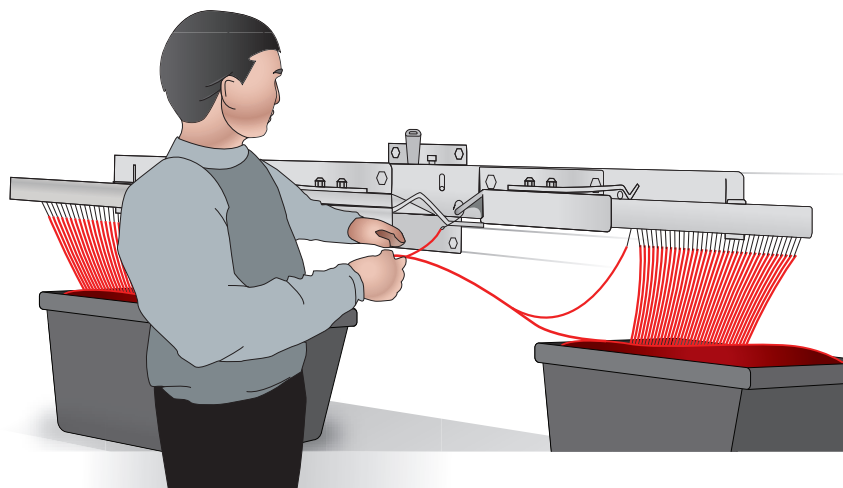

## **Baiting system**

Product Type 27-04

With this line setter, one man can set out up to 2.500 hooks per hour.

## **Autoline system**

Product Type 07-22

With this line drawer, one man can haul in up to 1.100 hooks per hour. The system draws the hooks automatically into the hook magazine.

## **Line preparer**

Size: 100 x 5,5 cm

With this line preparer, one man can prepare up to 300 hooks per 30 min.