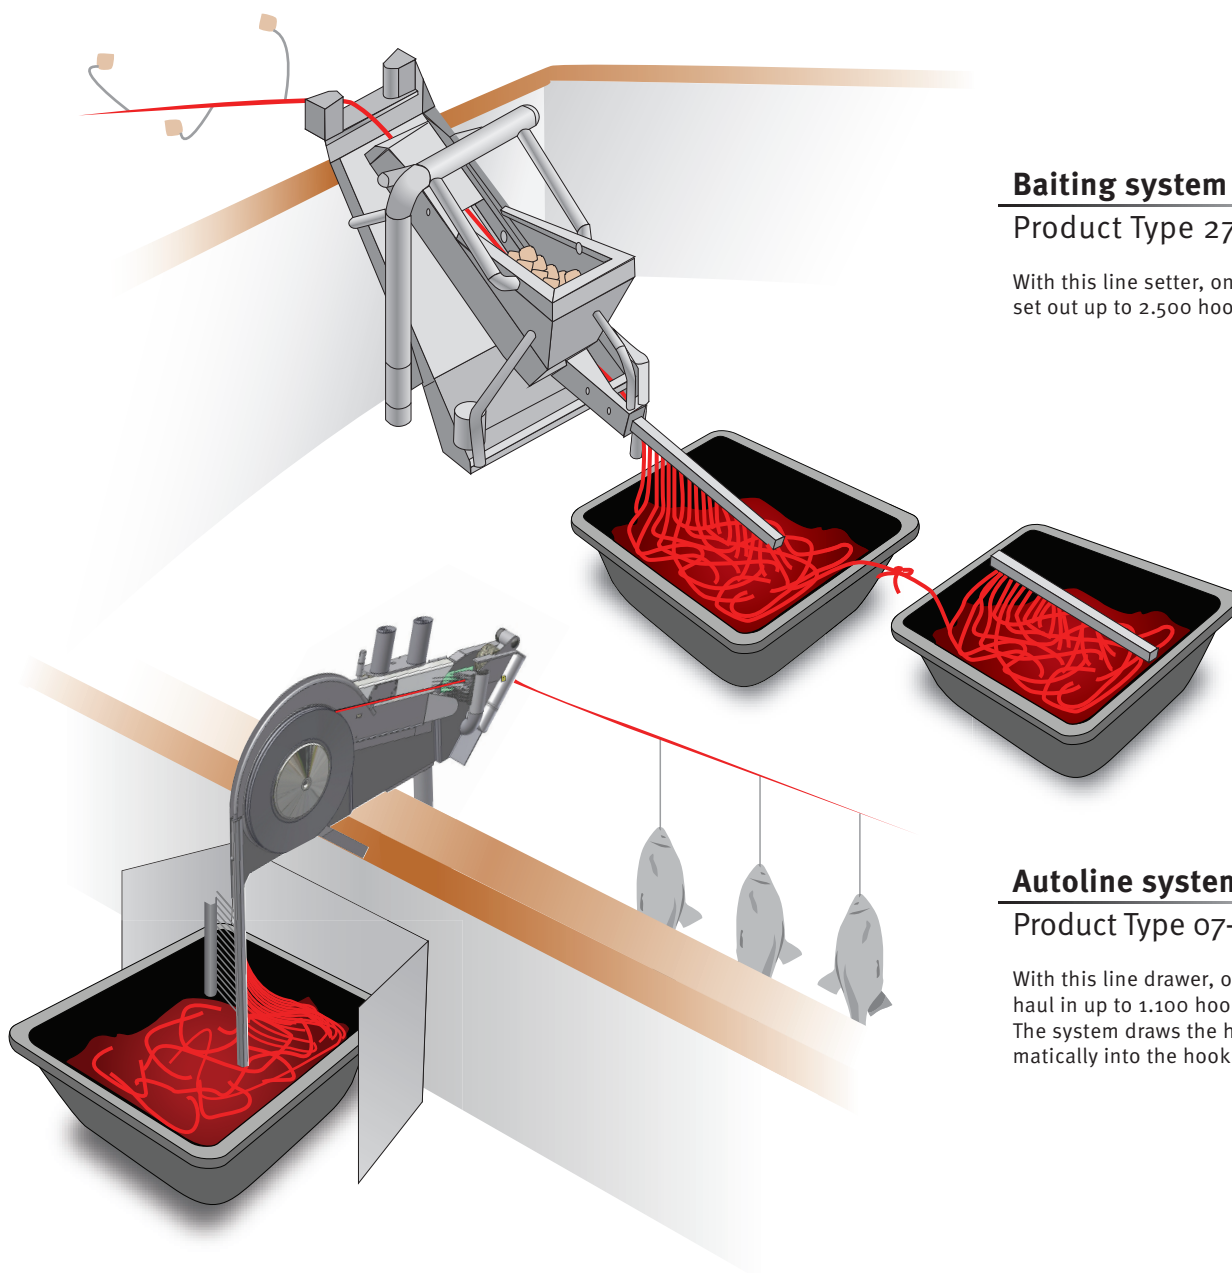

# Baiting & Autoline System

## **Baiting system**

Product Type 27-04

With this line setter, one man can set out up to 2.500 hooks per hour.

## **Autoline system**

Product Type 07-22

With this line drawer, one man can haul in up to 1.100 hooks per hour. The system draws the hooks automatically into the hook magazine.

## **Line preparer**

Size: 100 x 5,5 cm

With this line preparer, one man can prepare up to 300 hooks per 30 min.