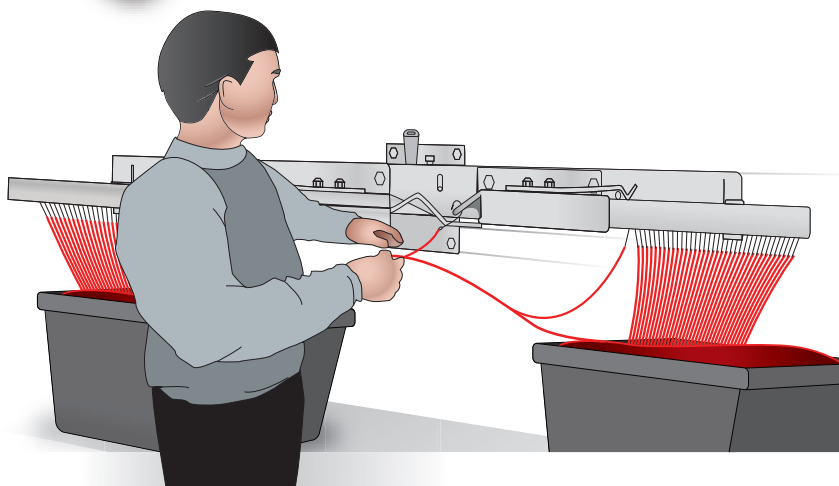

Baiting & Autoline System

Baiting system

Product Type 27-03

With this line setter, one man can set out up to 6.000 hooks per hour.

Autoline system

Product Type 23-12

With this line drawer, one man can haul in up to 1.600 hooks per hour. The system draws the hooks automatically into the hook magazine.

Icelandic roll

Product Type 04-13

Line preparer

Size: 100 x 5,5 cm

With this line preparer, one man can prepare up to 300 hooks per 30 min.