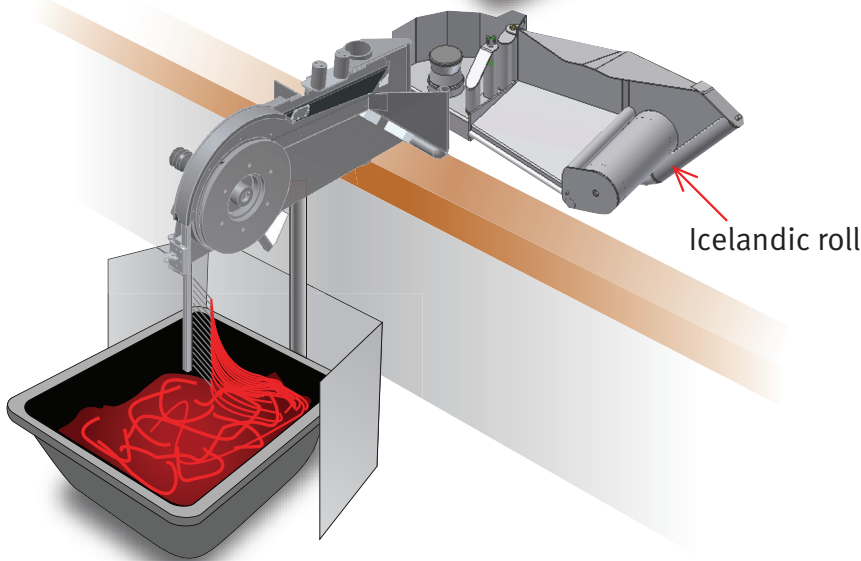

Baiting & Autoline System

Baiting system

Product Type 27-03

With this line setter, one man can set out up to 6.000 hooks per hour.

Autoline system

Product Type 23-12

With this line drawer, one man can haul in up to 1.600 hooks per hour. The system draws the hooks automatically into the hook magazine.

Icelandic roll

Product Type 04-13

Line preparer

Size: 100 x 5,5 cm

With this line preparer, one man can prepare up to 300 hooks per 30 min.