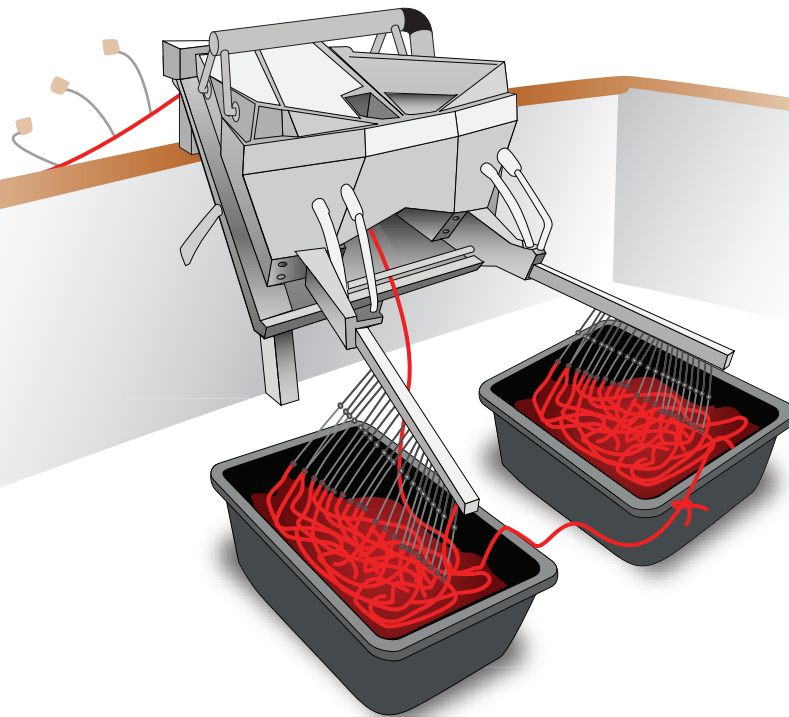

Baiting & Autoline System

Baiting system

Product Type 27-03

With this line setter, one man can set out up to 6.000 hooks per hour.

Autoline system

Product Type 23-12

With this line drawer, one man can haul in up to 1.600 hooks per hour. The system draws the hooks automatically into the hook magazine.

Icelandic roll

Product Type 04-13

Line preparer

Size: 100 x 5,5 cm

With this line preparer, one man can prepare up to 300 hooks per 30 min.