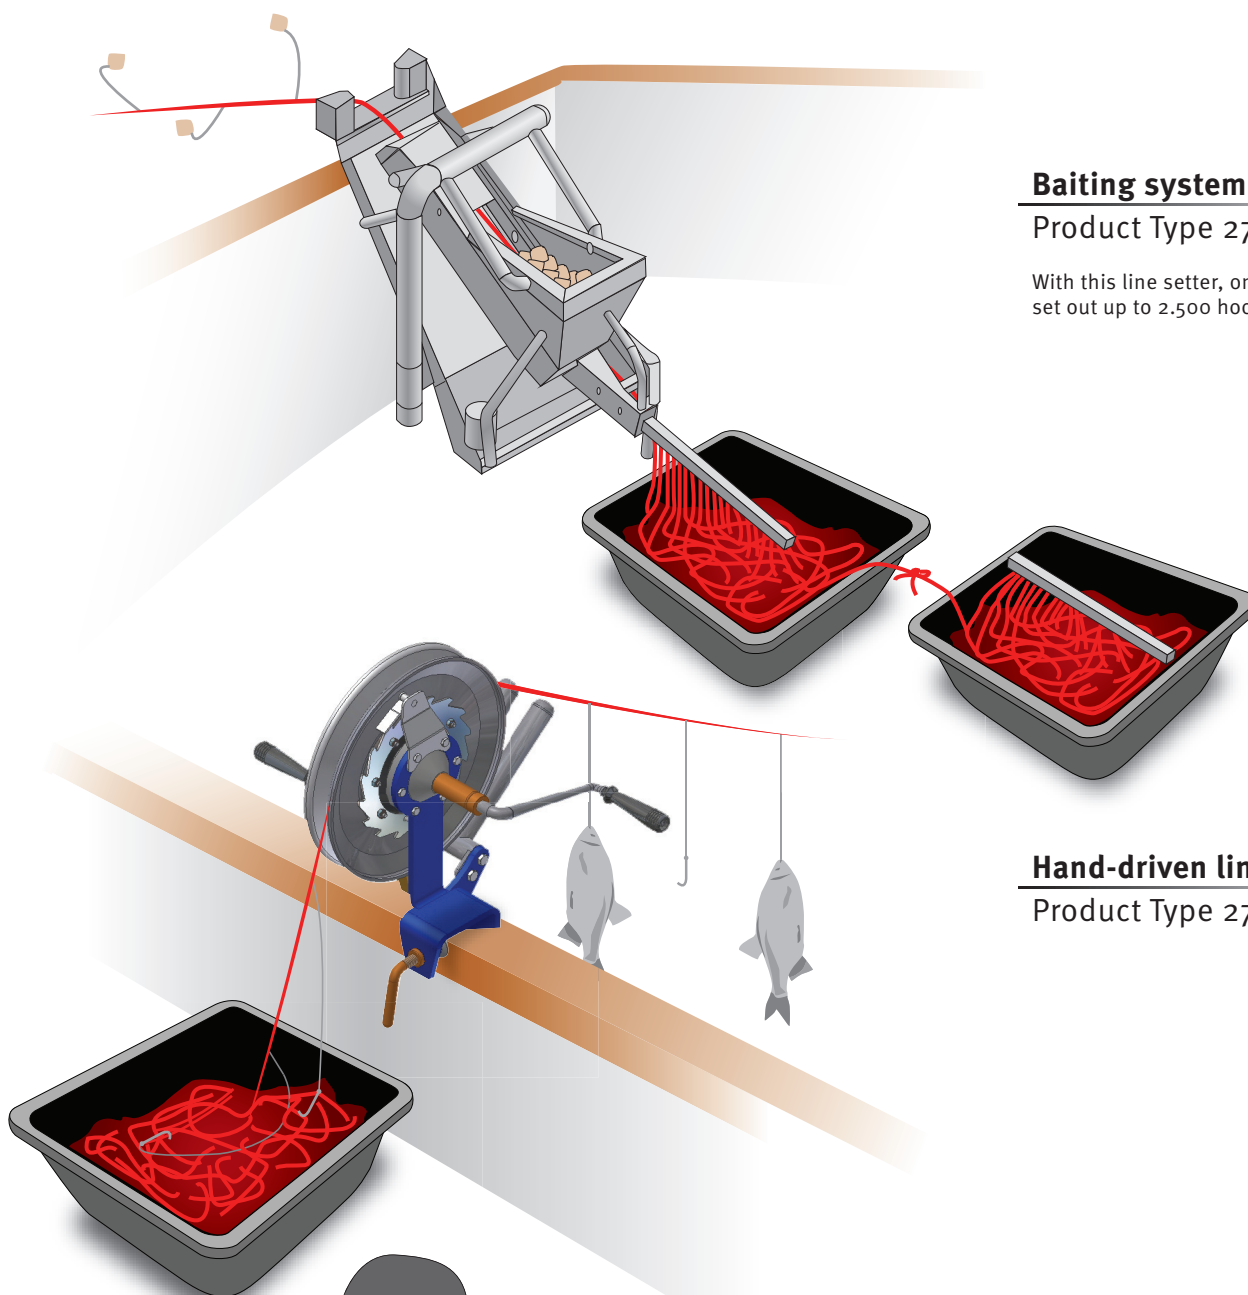

Baiting & Hand-driven Line Drawing

Baiting system

Product Type 27-04

With this line setter, one man can set out up to 2.500 hooks per hour.

Hand-driven line drawing

Product Type 27-16

Line preparer

Size: 50 x 5,5 cm

With this line preparer, one man can prepare up to 300 hooks per 25 min.