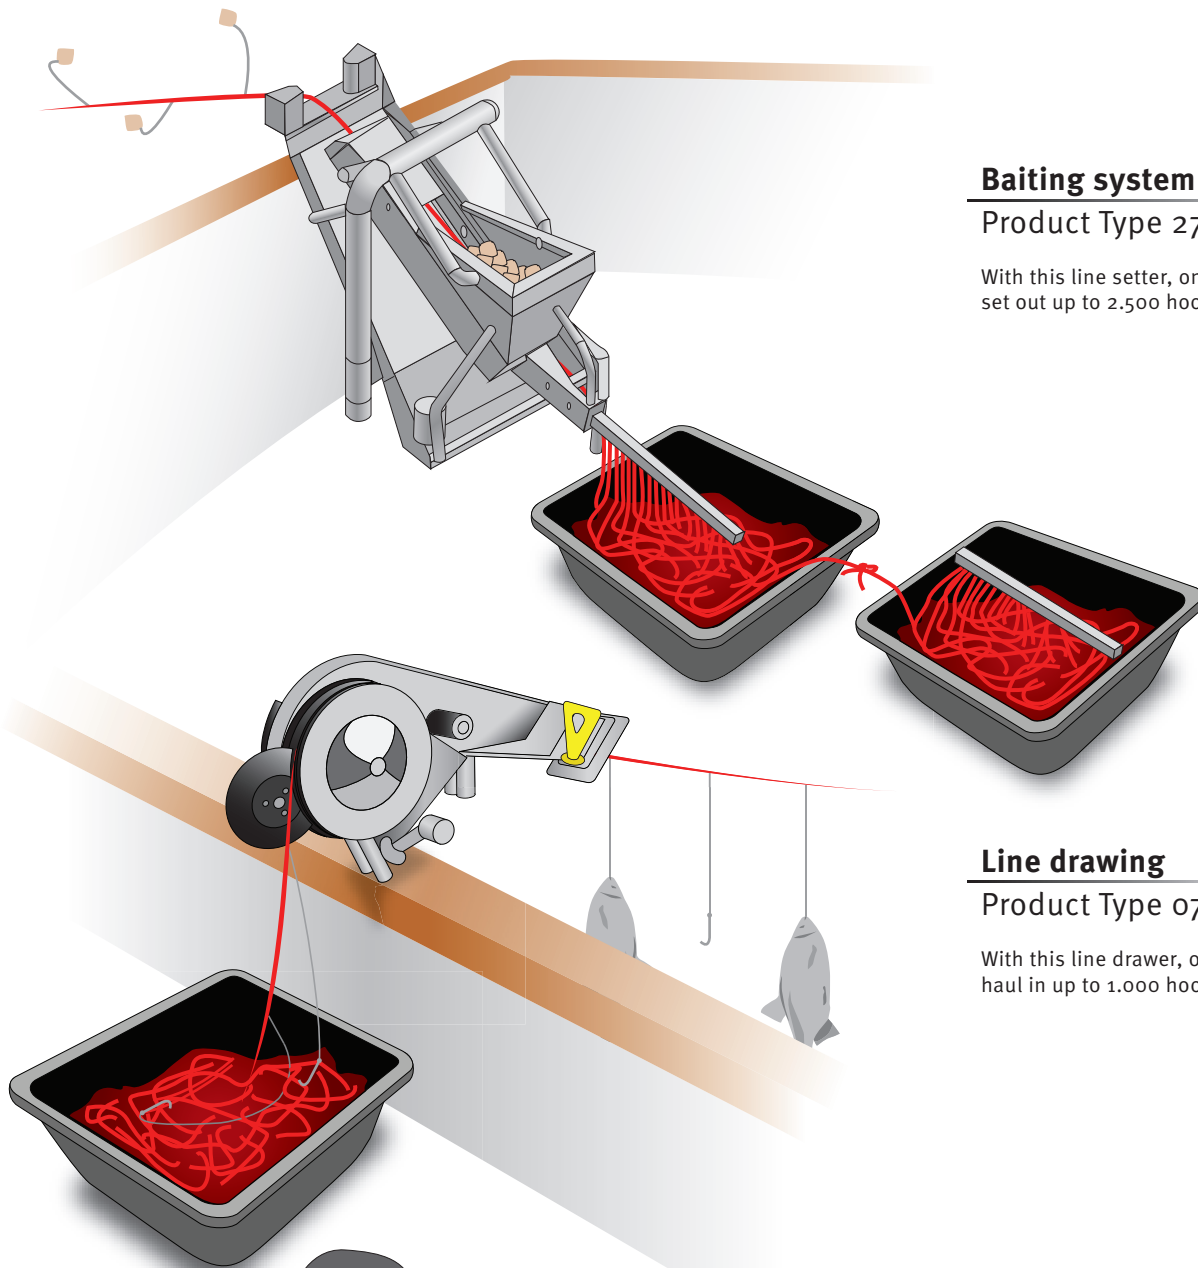

Baiting & Hydraulic (electric) Line Drawing

Baiting system

Product Type 27-04

With this line setter, one man can set out up to 2.500 hooks per hour.

Line drawing

Product Type 07-14

With this line drawer, one man can haul in up to 1.000 hooks per hour.

Line preparer

Size: 50 x 5,5 cm

With this line preparer, one man can prepare up to 300 hooks per 25 min.