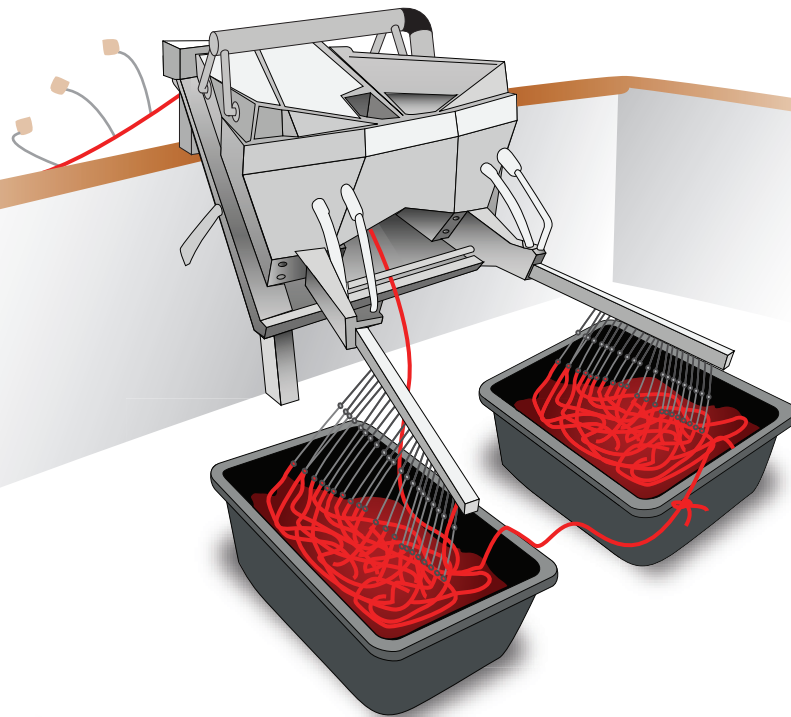

Baiting & Autoline System

Baiting system

Product Type 27-03

With this line setter, one man can set out up to 6.000 hooks per hour.

Autoline system

Product Type 23-12

With this line drawer, one man can haul in up to 1.600 hooks per hour. The system draws the hooks automatically into the hook magazine.

Icelandic roll

Product Type 07-14

Line preparer

Size: 100 x 5,5 cm

With this line preparer, one man can prepare up to 300 hooks per 30 min.