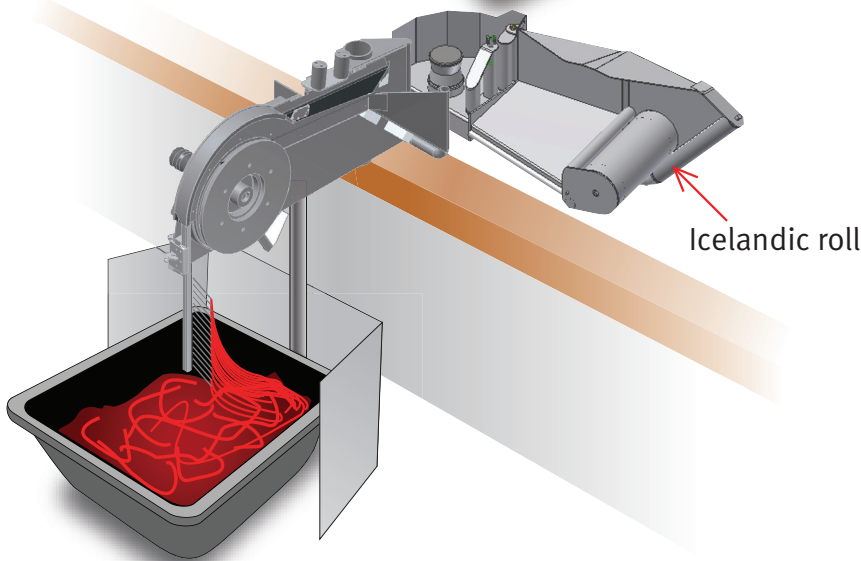

Baiting & Autoline System

Baiting system

Product Type 27-03

With this line setter, one man can set out up to 6.000 hooks per hour.

Autoline system

Product Type 23-12

With this line drawer, one man can haul in up to 1.600 hooks per hour. The system draws the hooks automatically into the hook magazine.

Icelandic roll

Product Type 07-14

Line preparer

Size: 100 x 5,5 cm

With this line preparer, one man can prepare up to 300 hooks per 30 min.