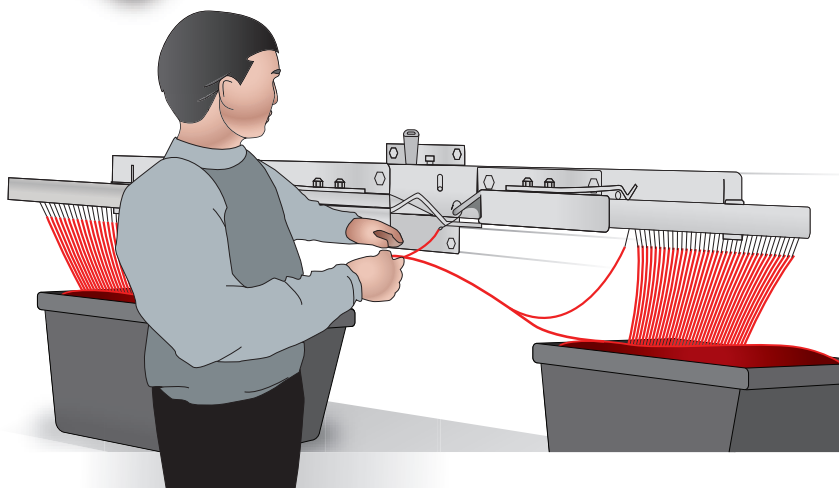

Baiting & Autoline System

Baiting system

Product Type 27-03

With this line setter, one man can set out up to 6.000 hooks per hour.

Autoline system

Product Type 23-12

With this line drawer, one man can haul in up to 1.600 hooks per hour. The system draws the hooks automatically into the hook magazine.

Icelandic roll

Product Type 07-14

Line preparer

Size: 100 x 5,5 cm

With this line preparer, one man can prepare up to 300 hooks per 30 min.